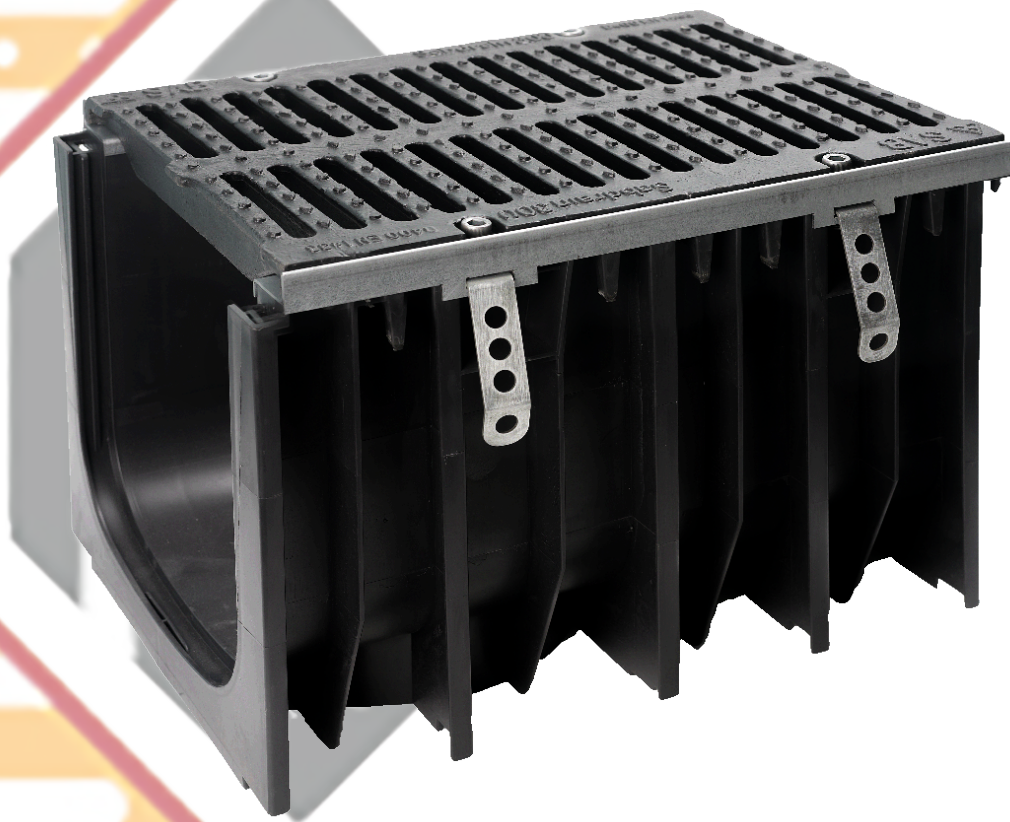

SAB drain
water drainage systems

704 GRANDE CAST IRON GRATED CHANNEL

The details that make the difference.....

CLASS D CAST IRON GRATED DRAINAGE CHANNEL

SABdrain 704 grande is one of our largest channel and grate units available for ever increasing needs of the drainage market. While still being able to meet what is necessary to comply with the design requirements of class C & D Rating. This includes heavy commercial vehicles, roads & motorways. Each grate is equipped with a 4 point security fixing system to secure it from unauthorised access and keep it rattle free from vehicular movements along with steel side edging to give higher resistance to heavy loads.

C150

D210

Anti-Slip

Lockdown

SABDRAIN 704 GRANDE

CODE	L	H	L1	H1	L2	Drain cm ²	S1	S2	A	KG
DR704300200	300	200	390	270	376	756	160	200	500	18.8
DR704300300	300	300	390	370	376	756	160	200	500	19.2