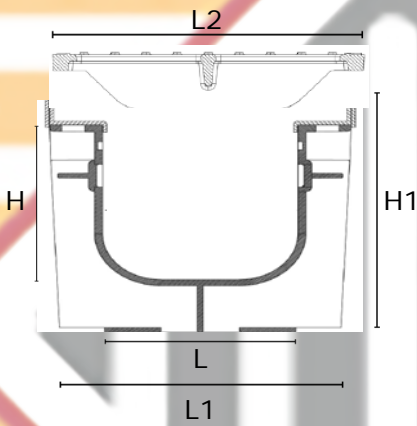

SAB drain
water drainage systems

704 GRANDE CAST IRON GRATED CHANNEL

The details that make the difference.....

CLASS D CAST IRON GRATED DRAINAGE CHANNEL

SABdrain 704 grande is one of our largest channel and grate units available for ever increasing needs of the drainage market. While still being able to meet what is necessary to comply with the design requirements of class C & D Rating. This includes heavy commercial vehicles, roads & motorways. Each grate is equipped with a 4 point security fixing system to secure it from unauthorised access and keep it rattle free from vehicular movements along with steel side edging to give higher resistance to heavy loads.

C150

D210

Anti-Slip

Lockdown

SABDRAIN 704 GRANDE

CODE	L	H	L1	H1	L2	Drain cm ²	S1	S2	A	KG
DR704300200	300	200	390	270	376	756	160	200	500	18.8
DR704300300	300	300	390	370	376	756	160	200	500	19.2