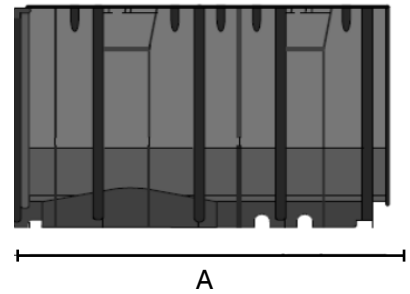

SAB drain
water drainage systems

704 GRANDE CAST IRON GRATED CHANNEL

The details that make the difference.....

CLASS D CAST IRON GRATED DRAINAGE CHANNEL

SABdrain 704 grande is one of our largest channel and grate units available for ever increasing needs of the drainage market. While still being able to meet what is necessary to comply with the design requirements of class C & D Rating. This includes heavy commercial vehicles, roads & motorways. Each grate is equipped with a 4 point security fixing system to secure it from unauthorised access and keep it rattle free from vehicular movements along with steel side edging to give higher resistance to heavy loads.

C150

D210

Anti-Slip

Lockdown

SABDRAIN 704 GRANDE

CODE	L	H	L1	H1	L2	Drain cm ²	S1	S2	A	KG
DR704300200	300	200	390	270	376	756	160	200	500	18.8
DR704300300	300	300	390	370	376	756	160	200	500	19.2