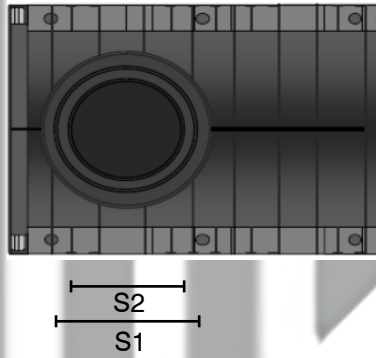

SAB drain
water drainage systems

704 GRANDE CAST IRON GRATED CHANNEL

The details that make the difference.....

CLASS D CAST IRON GRATED DRAINAGE CHANNEL

SABdrain 704 grande is one of our largest channel and grate units available for ever increasing needs of the drainage market. While still being able to meet what is necessary to comply with the design requirements of class C & D Rating. This includes heavy commercial vehicles, roads & motorways. Each grate is equipped with a 4 point security fixing system to secure it from unauthorised access and keep it rattle free from vehicular movements along with steel side edging to give higher resistance to heavy loads.

C150

D210

Anti-Slip

Lockdown

SABDRAIN 704 GRANDE

CODE	L	H	L1	H1	L2	Drain cm ²	S1	S2	A	KG
DR704300200	300	200	390	270	376	756	160	200	500	18.8
DR704300300	300	300	390	370	376	756	160	200	500	19.2