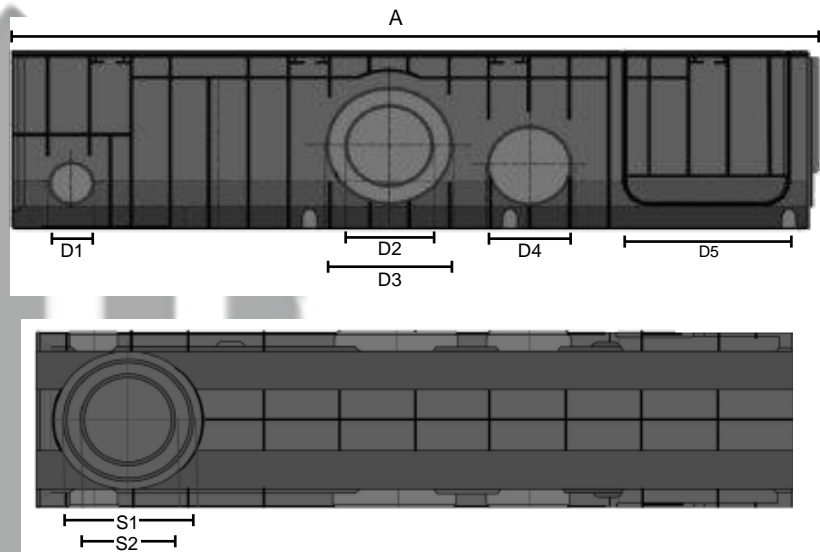

Residential

A10

Heel Guard

Lockdown

Antislip (902)

Disability Compliant

| SABDRAIN 901/902           |     |     |     |     |     |                       |    |     |     |     |     |     |     |      |      |
|----------------------------|-----|-----|-----|-----|-----|-----------------------|----|-----|-----|-----|-----|-----|-----|------|------|
| CODE                       | L   | H   | L1  | H1  | L2  | Drain cm <sup>2</sup> | D1 | D2  | D3  | D4  | D5  | S1  | S2  | A    | KG   |
| DR901100100<br>DR902100100 | 100 | 100 | 150 | 150 | 145 | 837                   | 63 | 90  | 63  | 90  | 100 | 110 | 63  | 1000 | 7.5  |
| DR901100150<br>DR902100150 | 100 | 150 | 150 | 200 | 145 | 837                   | 63 | 90  | 63  | 90  | 100 | 110 | 63  | 1000 | 7.9  |
| DR901150150<br>DR902150150 | 150 | 150 | 200 | 200 | 195 | 1139                  | 63 | 110 | 63  | 110 | 150 | 110 | 63  | 1000 | 9.8  |
| DR901200100<br>DR902200100 | 200 | 100 | 250 | 150 | 245 | 1674                  | 63 | 90  | 110 | 110 | 200 | 160 | 110 | 1000 | 10.6 |
| DR901200150<br>DR902200150 | 200 | 150 | 250 | 200 | 245 | 1674                  | 63 | 110 | 63  | 110 | 200 | 160 | 110 | 1000 | 11.1 |
| DR901200200<br>DR902200200 | 200 | 200 | 250 | 250 | 245 | 1674                  | 63 | 160 | 110 | 110 | 200 | 160 | 110 | 1000 | 11.6 |
| DR901200250<br>DR902200250 | 200 | 250 | 250 | 300 | 245 | 1674                  | 63 | 160 | 110 | 110 | 200 | 160 | 110 | 1000 | 12.1 |

**Classes B-G available against order. 300mm wide grates available against order.**