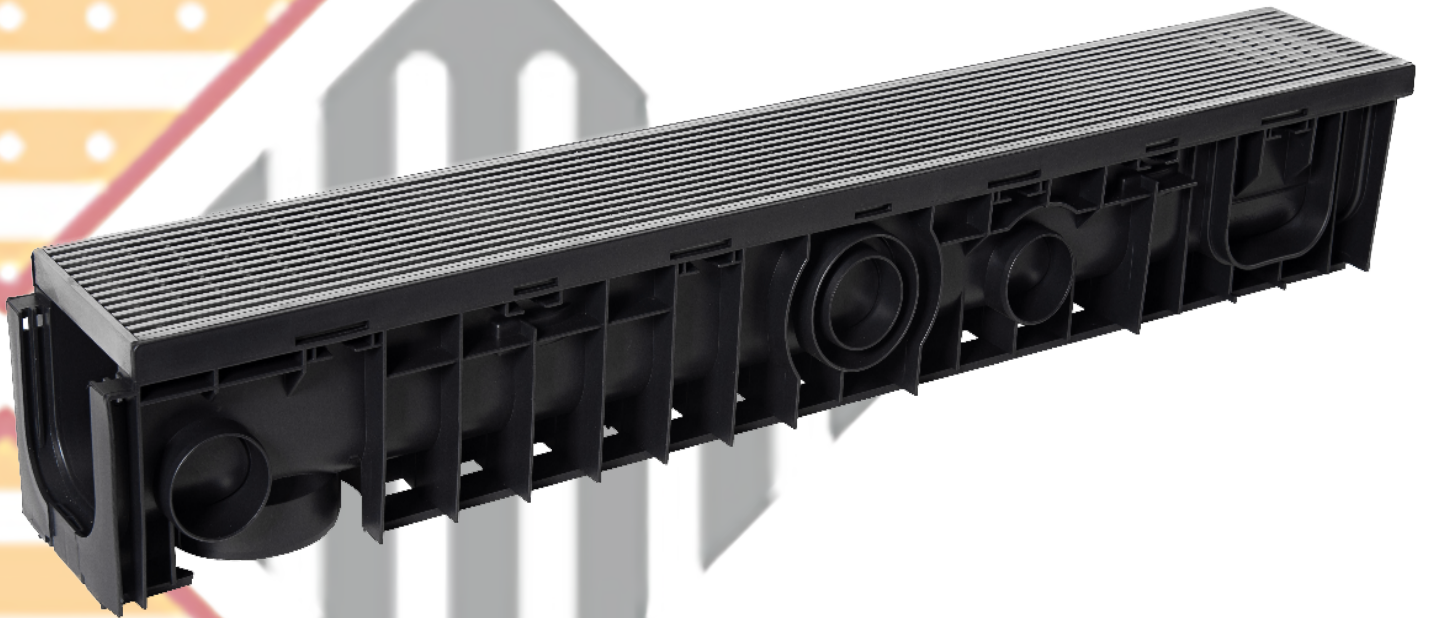

**SAB** drain  
water drainage systems

# 901/902 STAINLESS STEEL GRATED CHANNEL

The details that make the difference.....

# CLASS A STAINLESS STEEL DRAINAGE CHANNEL

SAB900 Elite Range has been developed for the high end architectural market incorporating a 304 Stainless Steel Wedge Wire heel guard type grate design that is both stylish and appealing while still being able to meet the requirements of the industry. The 901 wedgewire grate features a lockdown mechanism & is heel guard, ensuring no heeled shoes, pet paws, bike/skateboard wheels are caught. The lockdown secures the grate from rattling & unauthorised access.