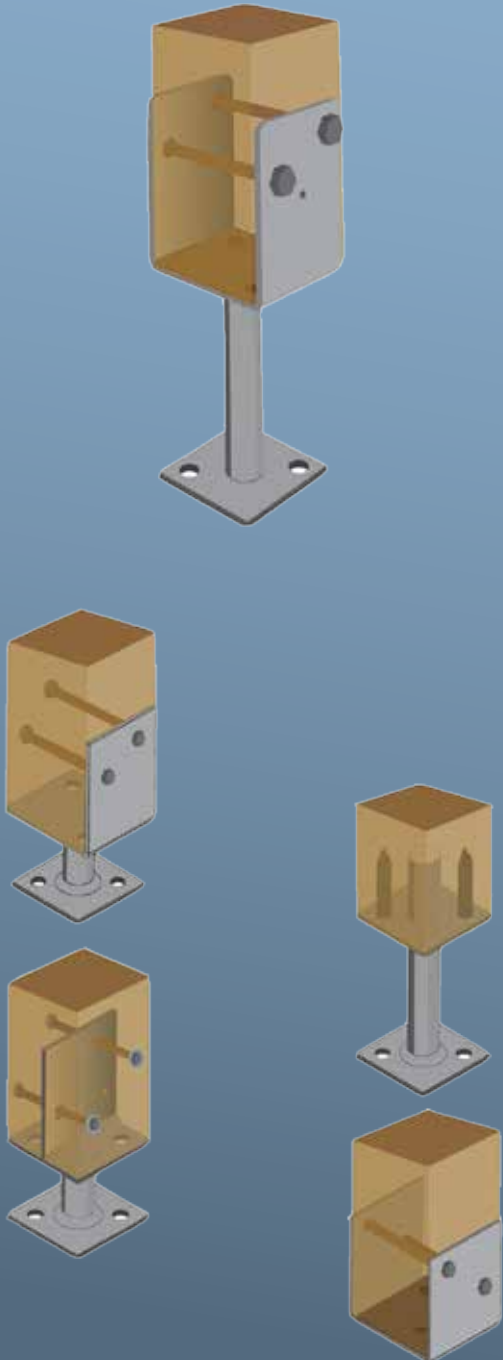

# GAL POST SUPPORTS

## HOLLOW STEMS

SADDLE/PLATE	
CODE	DESCRIPTION
GPSW9075SP	90mm x75mm
GPSW90130SP	90mm x130mm
GPSW90200SP	90mm x200mm
GPSW90250SP	90mm x250mm
GPSW90300SP	90mm x300mm
GPSW10075SP	100mm x75mm
GPSW100130SP	100mm x 130mm
GPSW100200SP	100mm x 200mm
GPSW100250SP	100mm x 250mm
GPSW100300SP	100mm x 300mm
GPSW11575SP	115mm x 75mm
GPSW115130SP	115mm x 130mm
GPSW115200SP	115mm x 200mm
GPSW115250SP	115mm x 250mm
GPSW115300SP	115mm x 300mm
GPSW12575SP	125mm x 75mm
GPSW125130SP	125mm x 130mm
GPSW125200SP	125mm x 200mm
GPSW125250SP	125mm x 250mm
GPSW125300SP	125mm x 300mm

ANGLE/PLATE	
CODE	DESCRIPTION
GPSW65AP	65mm
GPSW130AP	130mm
GPSW200AP	200mm

CENTRE PIN	
CODE	DESCRIPTION
GPSW130CP	25mm Rod x 130mm Length
GPSW300CP	25mm Rod x 300mm Length

CENTRE BLADE	
CODE	DESCRIPTION
GPSW130CB	130mm
GPSW300CB	300mm

ADJUSTABLE SADDLE/BOLT DOWN	
CODE	DESCRIPTION
SBD90	90mm Post With Saddle Base
SBD100	100mm Post With Saddle Base

52 Somerset St Minto NSW 2566  
 PO Box 5020 Minto NSW 2566  
 Australia  
 Telephone: (02) 9603 1499  
 Facsimile: (02) 9603 4396  
 Email: sales@confast.net.au