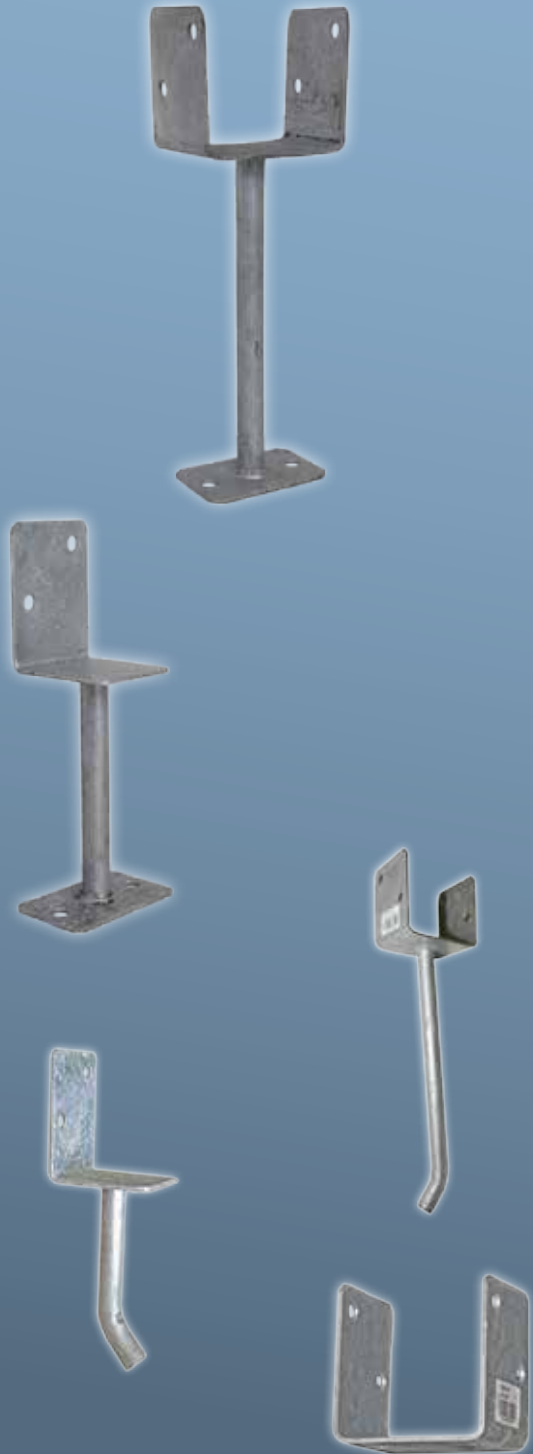

GAL POST SUPPORTS

SOLID STEMS

SADDLE/PLATE	
CODE	DESCRIPTION
GPS9075SP	90mm x 75mm
GPS90100SP	90mm x 100mm
GPS90150SP	90mm x 150mm
GPS90230SP	90mm x 230mm
GPS90300SP	90mm x 300mm
GPS10075SP	100mm x 75mm
GPS100100SP	100mm x 100mm
GPS100150SP	100mm x 150mm
GPS100230SP	100mm x 230mm
GPS100300SP	100mm x 300mm
GPS11575SP	115mm x 75mm
GPS115150SP	115mm x 150mm
GPS12575SP	125mm x 75mm
GPS125150SP	125mm x 150mm
GPS135300SP	135mm x 300mm
GPS15075SP	150mm x 75mm
GPS150150SP	150mm x 150mm
ANGLE/PLATE	
CODE	DESCRIPTION
GPS75AP	75mm
GPS100AP	100mm
GPS150AP	150mm
GPS230AP	230mm
GPS300AP	300mm
SADDLE STAKE	
CODE	DESCRIPTION
GPS90150SS	90mm x 150mm
GPS90300SS	90mm x 300mm
GPS100150SS	100mm x 150mm
GPS100300SS	100mm x 300mm
ANGLE STAKE	
CODE	DESCRIPTION
GPS150AS	150mm
GPS300AS	300mm
SADDLE ONLY	
CODE	DESCRIPTION
GPSSBDHD	90mm - Saddle only
GPSSBD100	100mm - Saddle only

52 Somerset St Minto NSW 2566
PO Box 5020 Minto NSW 2566
Australia
Telephone: (02) 9603 1499
Facsimile: (02) 9603 4396
Email: sales@confast.net.au

Confast