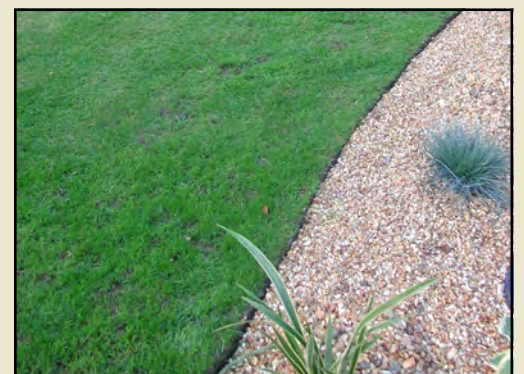

GARDEN EDGING

Poly Garden Edging

- Heavy duty plastic
- Simple to use
- Neat & tidy
- Colours: Green, Terracotta & Black
- Heights: 75mm, 100mm, 150mm
- Lengths: 10 & 30 Metres

Confast

52 Somerset St, MINTO NSW 2566
Ph: (02) 9603 1499
Fax: (02) 9603 4396
E: sales@confast.net.au

GARDEN EDGING

Pine Garden Edging

- ACQ treated
- Fixed with plastic wire. Easy and safer to install than traditional galvanized wire
- Heights: 150mm, 200mm, 300mm
- Length: 5 Metres

Confast

52 Somerset St, MINTO NSW 2566
Ph: (02) 9603 1499
Fax: (02) 9603 4396
E: sales@confast.net.au