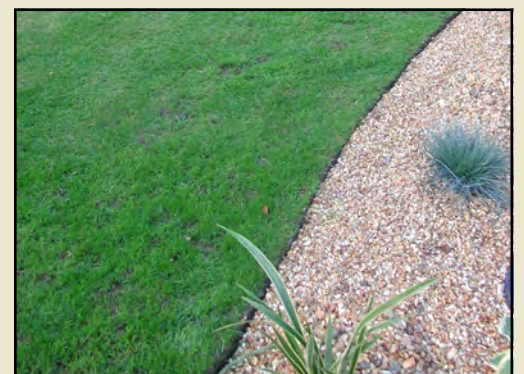

GARDEN EDGING

Poly Garden Edging

- Heavy duty plastic
- Simple to use
- Neat & tidy
- Colours: Green, Terracotta & Black
- Heights: 75mm, 100mm, 150mm
- Lengths: 10 & 30 Metres

Confast

52 Somerset St, MINTO NSW 2566

Ph: (02) 9603 1499

Fax: (02) 9603 4396

E: sales@confast.net.au

GARDEN EDGING

Pine Garden Edging

- ACQ treated
- Fixed with plastic wire. Easy and safer to install than traditional galvanized wire
- Heights: 150mm, 200mm, 300mm
- Length: 5 Metres