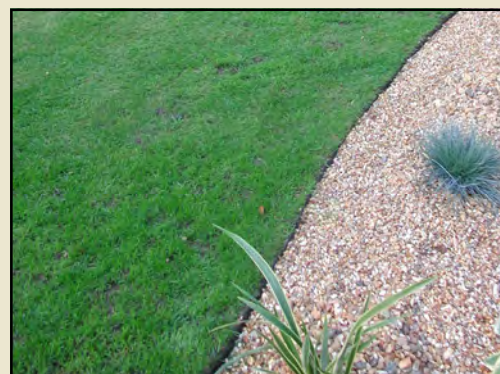

GARDEN EDGING

Poly Garden Edging

- Heavy duty plastic
- Simple to use
- Neat & tidy
- Colours: Green, Terracotta & Black
- Heights: 75mm, 100mm, 150mm
- Lengths: 10 & 30 Metres

Confast

52 Somerset St, MINTO NSW 2566
Ph: (02) 9603 1499
Fax: (02) 9603 4396
E: sales@confast.net.au

GARDEN EDGING

Pine Garden Edging

- ACQ treated
- Fixed with plastic wire. Easy and safer to install than traditional galvanized wire
- Heights: 150mm, 200mm, 300mm
- Length: 5 Metres

Confast

52 Somerset St, MINTO NSW 2566
Ph: (02) 9603 1499
Fax: (02) 9603 4396
E: sales@confast.net.au