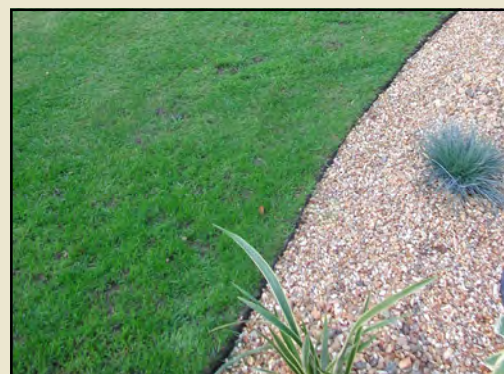

# GARDEN EDGING

## Poly Garden Edging

- Heavy duty plastic
- Simple to use
- Neat & tidy
- Colours: Green, Terracotta & Black
- Heights: 75mm, 100mm, 150mm
- Lengths: 10 & 30 Metres

## Pine Garden Edging

- ACQ treated
- Fixed with plastic wire. Easy and safer to install than traditional galvanized wire
- Heights: 150mm, 200mm, 300mm
- Length: 5 Metres