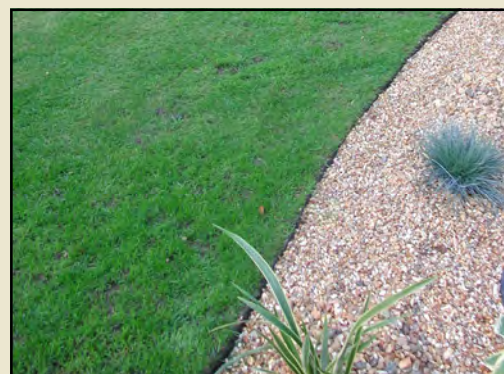

GARDEN EDGING

Poly Garden Edging

- Heavy duty plastic
- Simple to use
- Neat & tidy
- Colours: Green, Terracotta & Black
- Heights: 75mm, 100mm, 150mm
- Lengths: 10 & 30 Metres

Confast

52 Somerset St, MINTO NSW 2566
Ph: (02) 9603 1499
Fax: (02) 9603 4396
E: sales@confast.net.au

GARDEN EDGING

Pine Garden Edging

- ACQ treated
- Fixed with plastic wire. Easy and safer to install than traditional galvanized wire
- Heights: 150mm, 200mm, 300mm
- Length: 5 Metres

Confast

52 Somerset St, MINTO NSW 2566
Ph: (02) 9603 1499
Fax: (02) 9603 4396
E: sales@confast.net.au