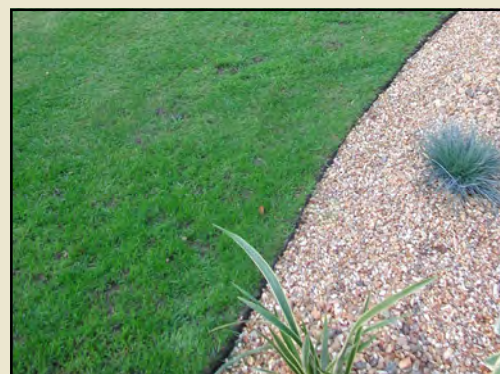

# GARDEN EDGING

## Poly Garden Edging

- Heavy duty plastic
- Simple to use
- Neat & tidy
- Colours: Green, Terracotta & Black
- Heights: 75mm, 100mm, 150mm
- Lengths: 10 & 30 Metres

## Pine Garden Edging

- ACQ treated
- Fixed with plastic wire. Easy and safer to install than traditional galvanized wire
- Heights: 150mm, 200mm, 300mm
- Length: 5 Metres